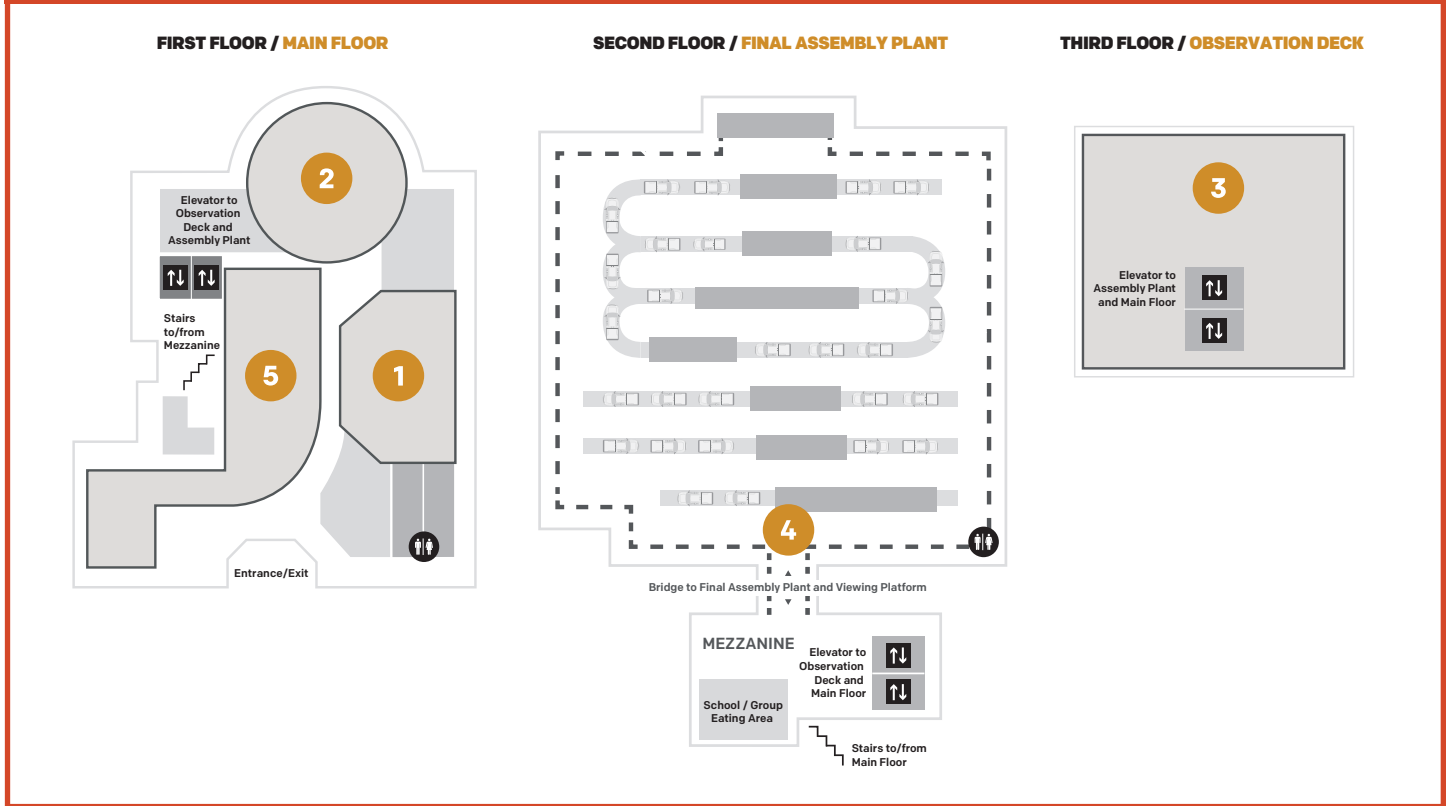

LEGACY THEATER

MANUFACTURING INNOVATION THEATER

FORD ROUGE FACTORY TOUR MEMORY WALK MAP

Take a self-guided Memory Walk through the Ford Rouge Factory Tour. For each area shown here, we have provided conversation starters on the back to begin your explorations.

FLIP FOR CONVERSATION STARTERS →

OBSERVATION DECK

ASSEMBLY PLANT

LEGACY GALLERY

FORD ROUGE FACTORY TOUR CONVERSATION STARTERS

1. LEGACY THEATER

- Henry Ford grew up on a farm. Where did you grow up?
- Did you ever tinker with things like watches or engines as Henry Ford did?
- Have you been in a factory before? What did the factory sound like? What did it smell like?

2. MANUFACTURING INNOVATION THEATER

- Have you ever driven a pickup truck?
- When you were a child thinking of the future, how did you imagine we would use robots?

3. OBSERVATION DECK

- Have you seen a living roof before? Would you like to have plants like this on your roof?
- What does sedum feel like? Did you ever have plants like this in your garden?