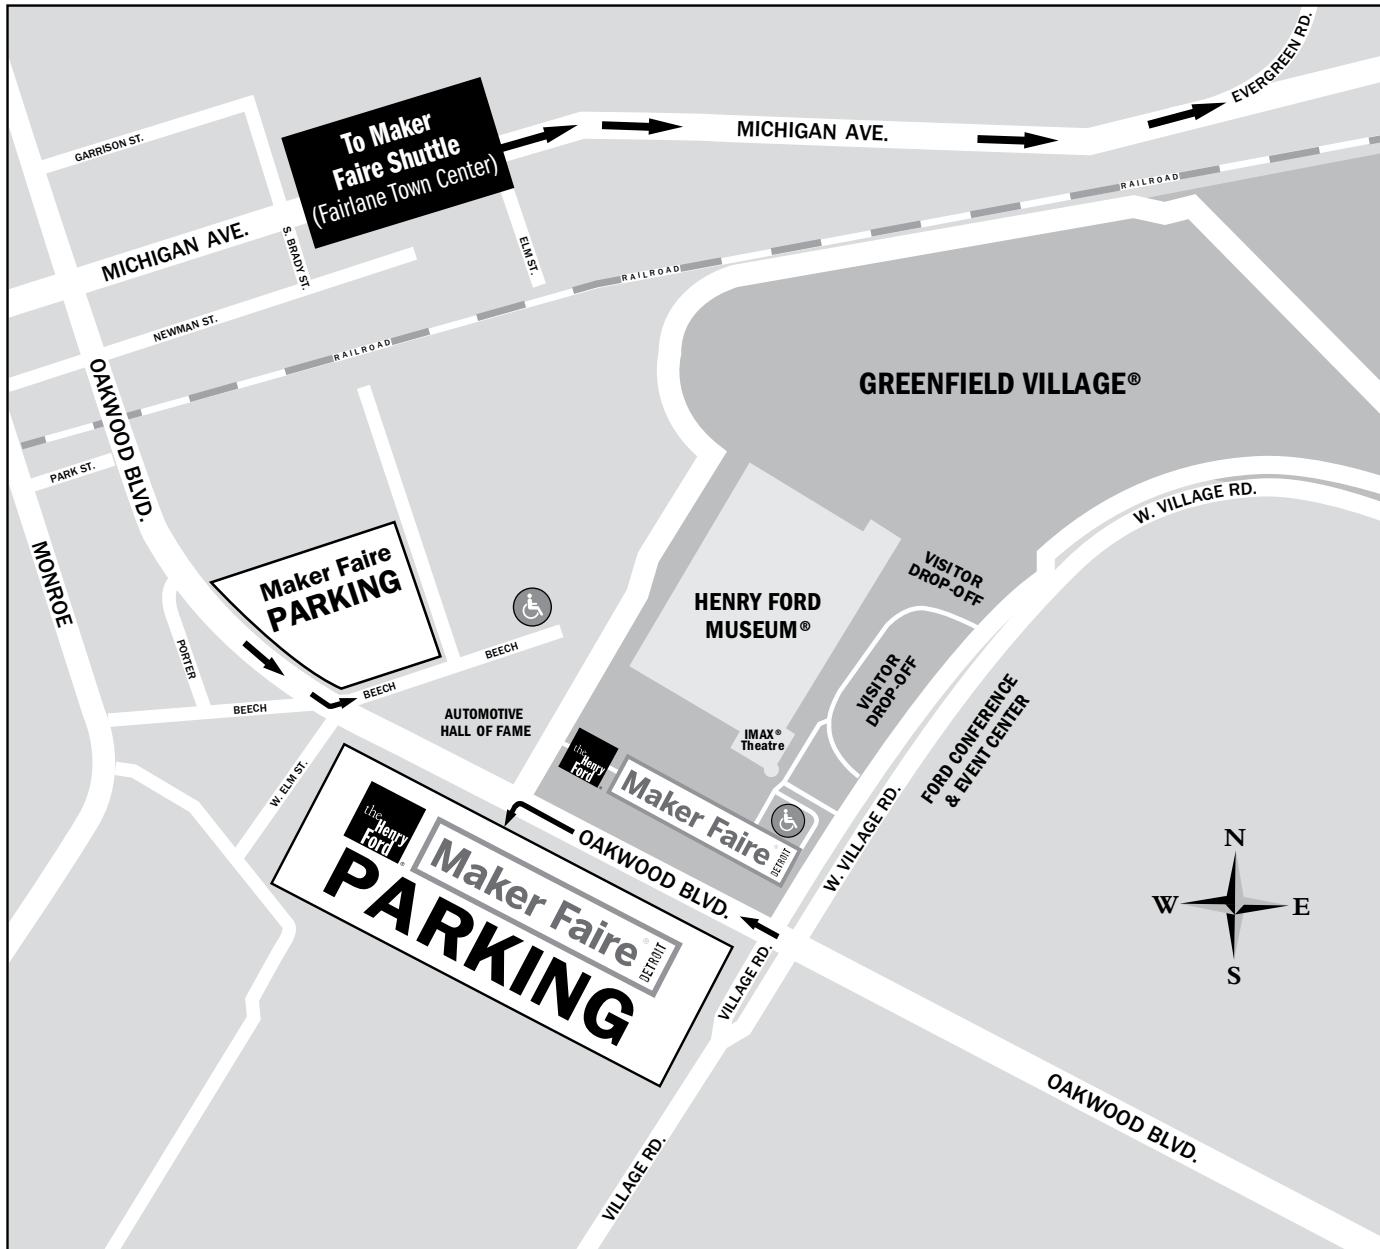

Maker Faire[®] DETROIT

PARKING MAP

Parking & Drop-Off

Parking attendants will be on duty to direct guests into Ford Motor Company lots off Oakwood Boulevard. The lots are directly across from and next to *Henry Ford Museum*[®] (see parking map). After you have parked, follow the signs to one of the two entrances.

Expanded handicap parking for this event will be located near the *IMAX*[®] Theatre entrance.

Visitor drop-off areas will be located near the *Henry Ford Museum* Clocktower and *Greenfield Village*[®] entrances. Vehicles left unattended in drop-off areas and other no-parking areas will be towed.

Shuttle

Off site parking with complementary shuttle service to and from Maker Faire[®] will be available at the Fairlane Town Center. Shuttles run every 20 minutes from 9am-7pm.

Directions to Fairlane Town Center

1. Head northwest on Oakwood Blvd. toward E. Michigan Ave.
2. Turn right onto Michigan Ave.
3. Take a slight left toward Evergreen Rd.
4. Continue straight on Evergreen Rd.
5. Take a slight right onto Valleyview Dr.
6. Turn right onto Town Center Dr.
Fairlane Town Center, 18900 Michigan Ave., Dearborn, MI 48126