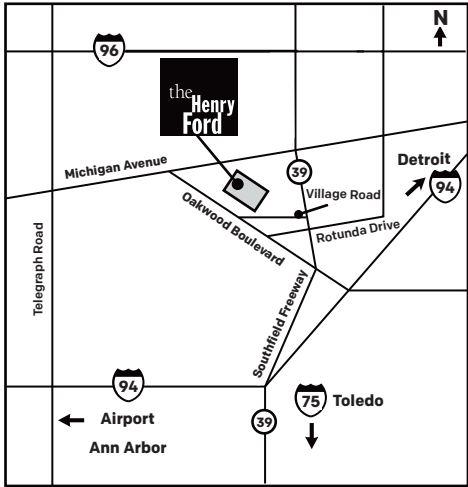

The Henry Ford®
20900 Oakwood Boulevard
Dearborn, Michigan 48124

Call Center: 313.982.6001
 After-Hours Security: 313.982.6096

Greenfield Village **Directions**

DIRECTIONS

From I-94
 Exit to northbound Southfield Freeway (M-39). Drive 1.8 miles to Oakwood Boulevard (Exit 4). Left on Oakwood and drive 1.8 miles.

From I-75
 Exit to northbound Southfield Freeway (M-39). Drive 4.1 miles to Oakwood Boulevard (Exit 4). Left on Oakwood and drive 1.8 miles.

From I-96
 Exit to southbound Southfield Freeway (M-39). Drive 4.5 miles to Michigan Avenue (Exit 6). Stay to left on service drive, then turn right at entrance on Village Road.