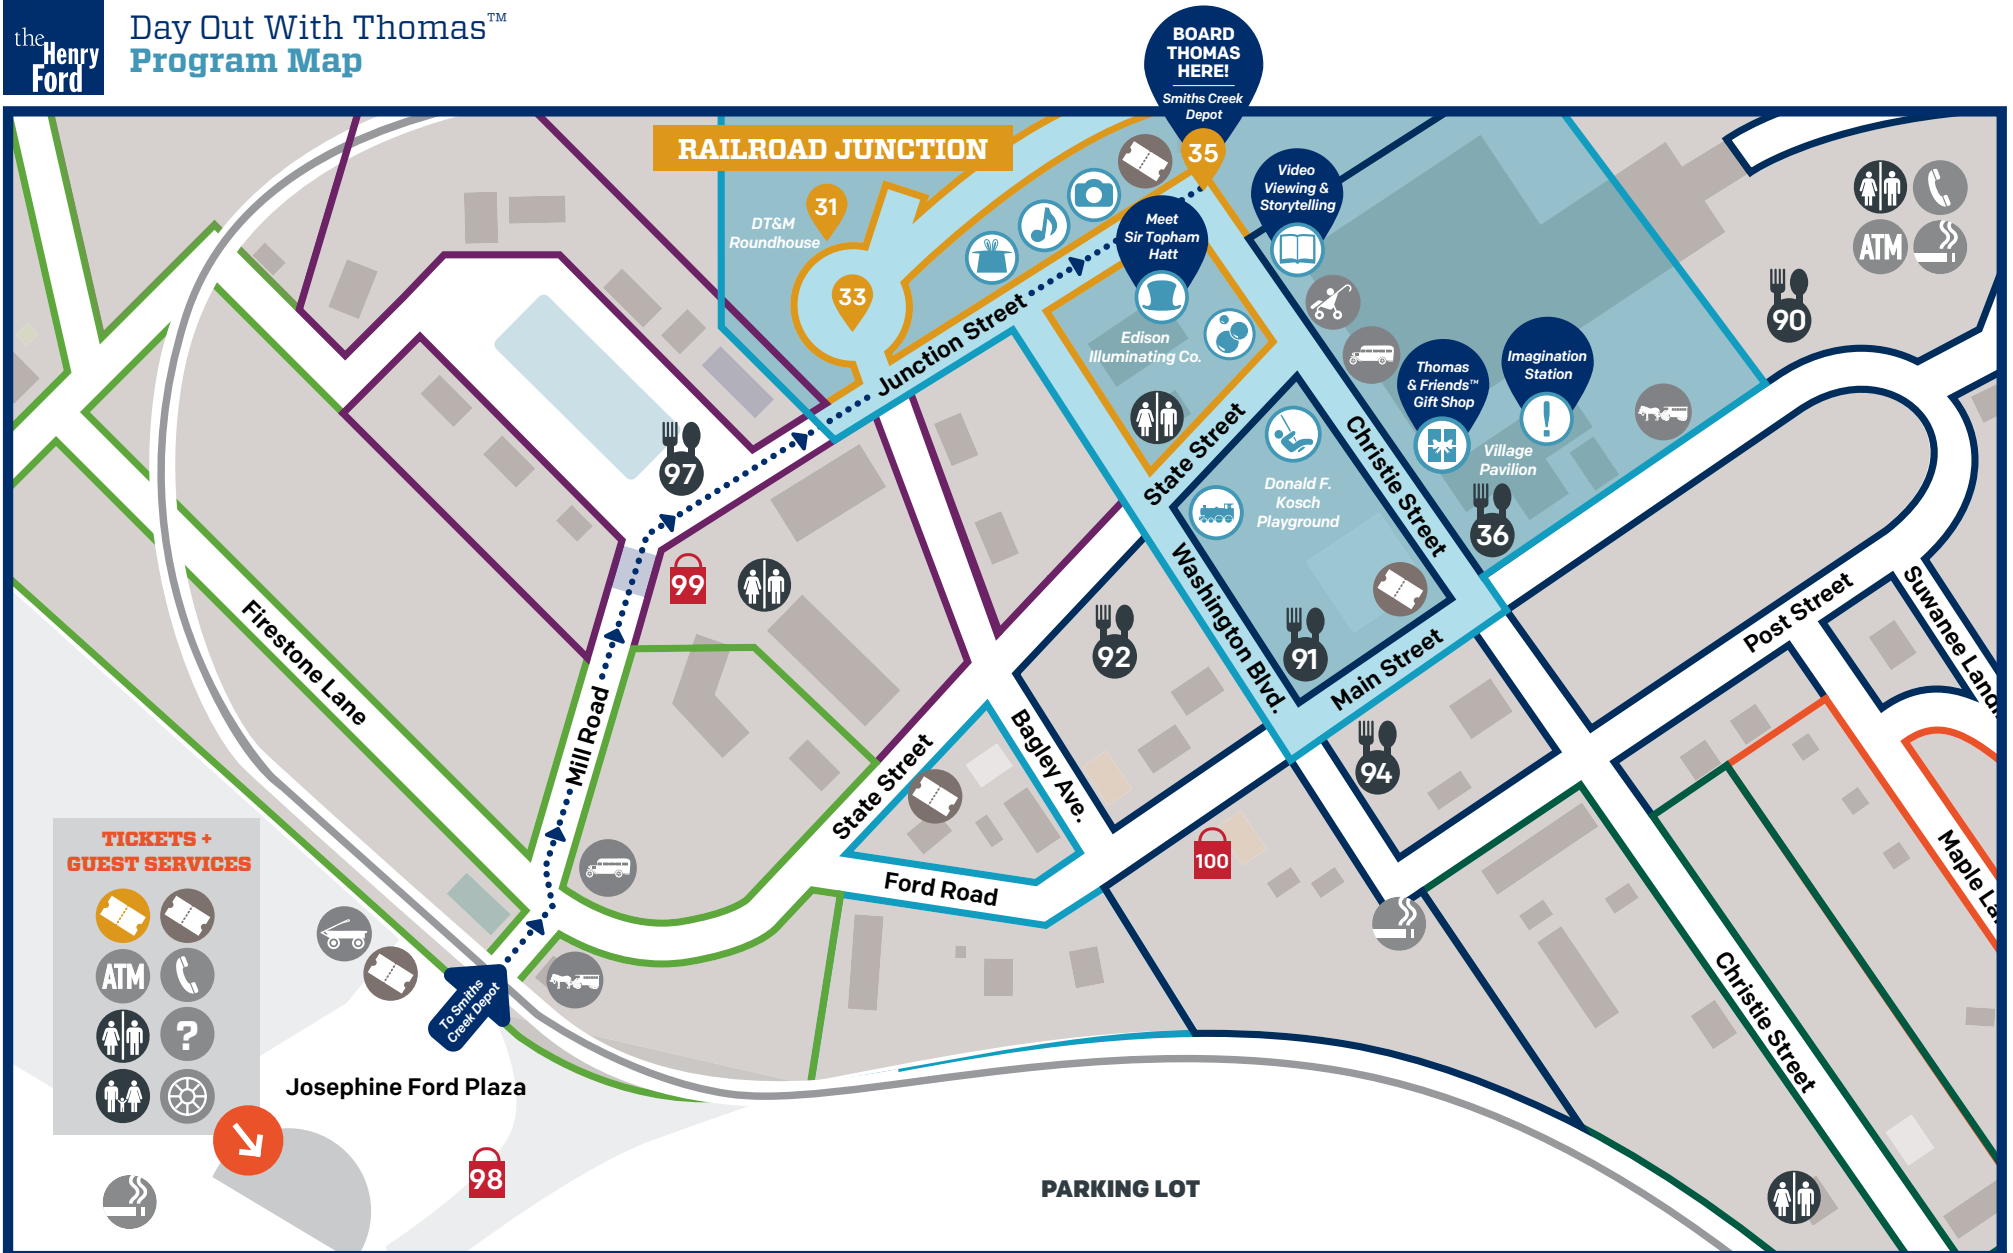

Map Key

ATM	Family Restroom	Path to Board Thomas	Ride Tickets	1931 Ford Model AA Bus Stop	Shopping
Designated Smoking Area	Information	Phone	Tickets and Membership	Stroller Parking	98 Greenfield Village Store
Dining	Mobility Rentals	Restrooms HANDICAP ACCESSIBLE	Wagon Rental	Horse-Drawn Carriage RIDE PASS ONLY	99 Liberty Craftworks Store
					100 Main Street Emporium