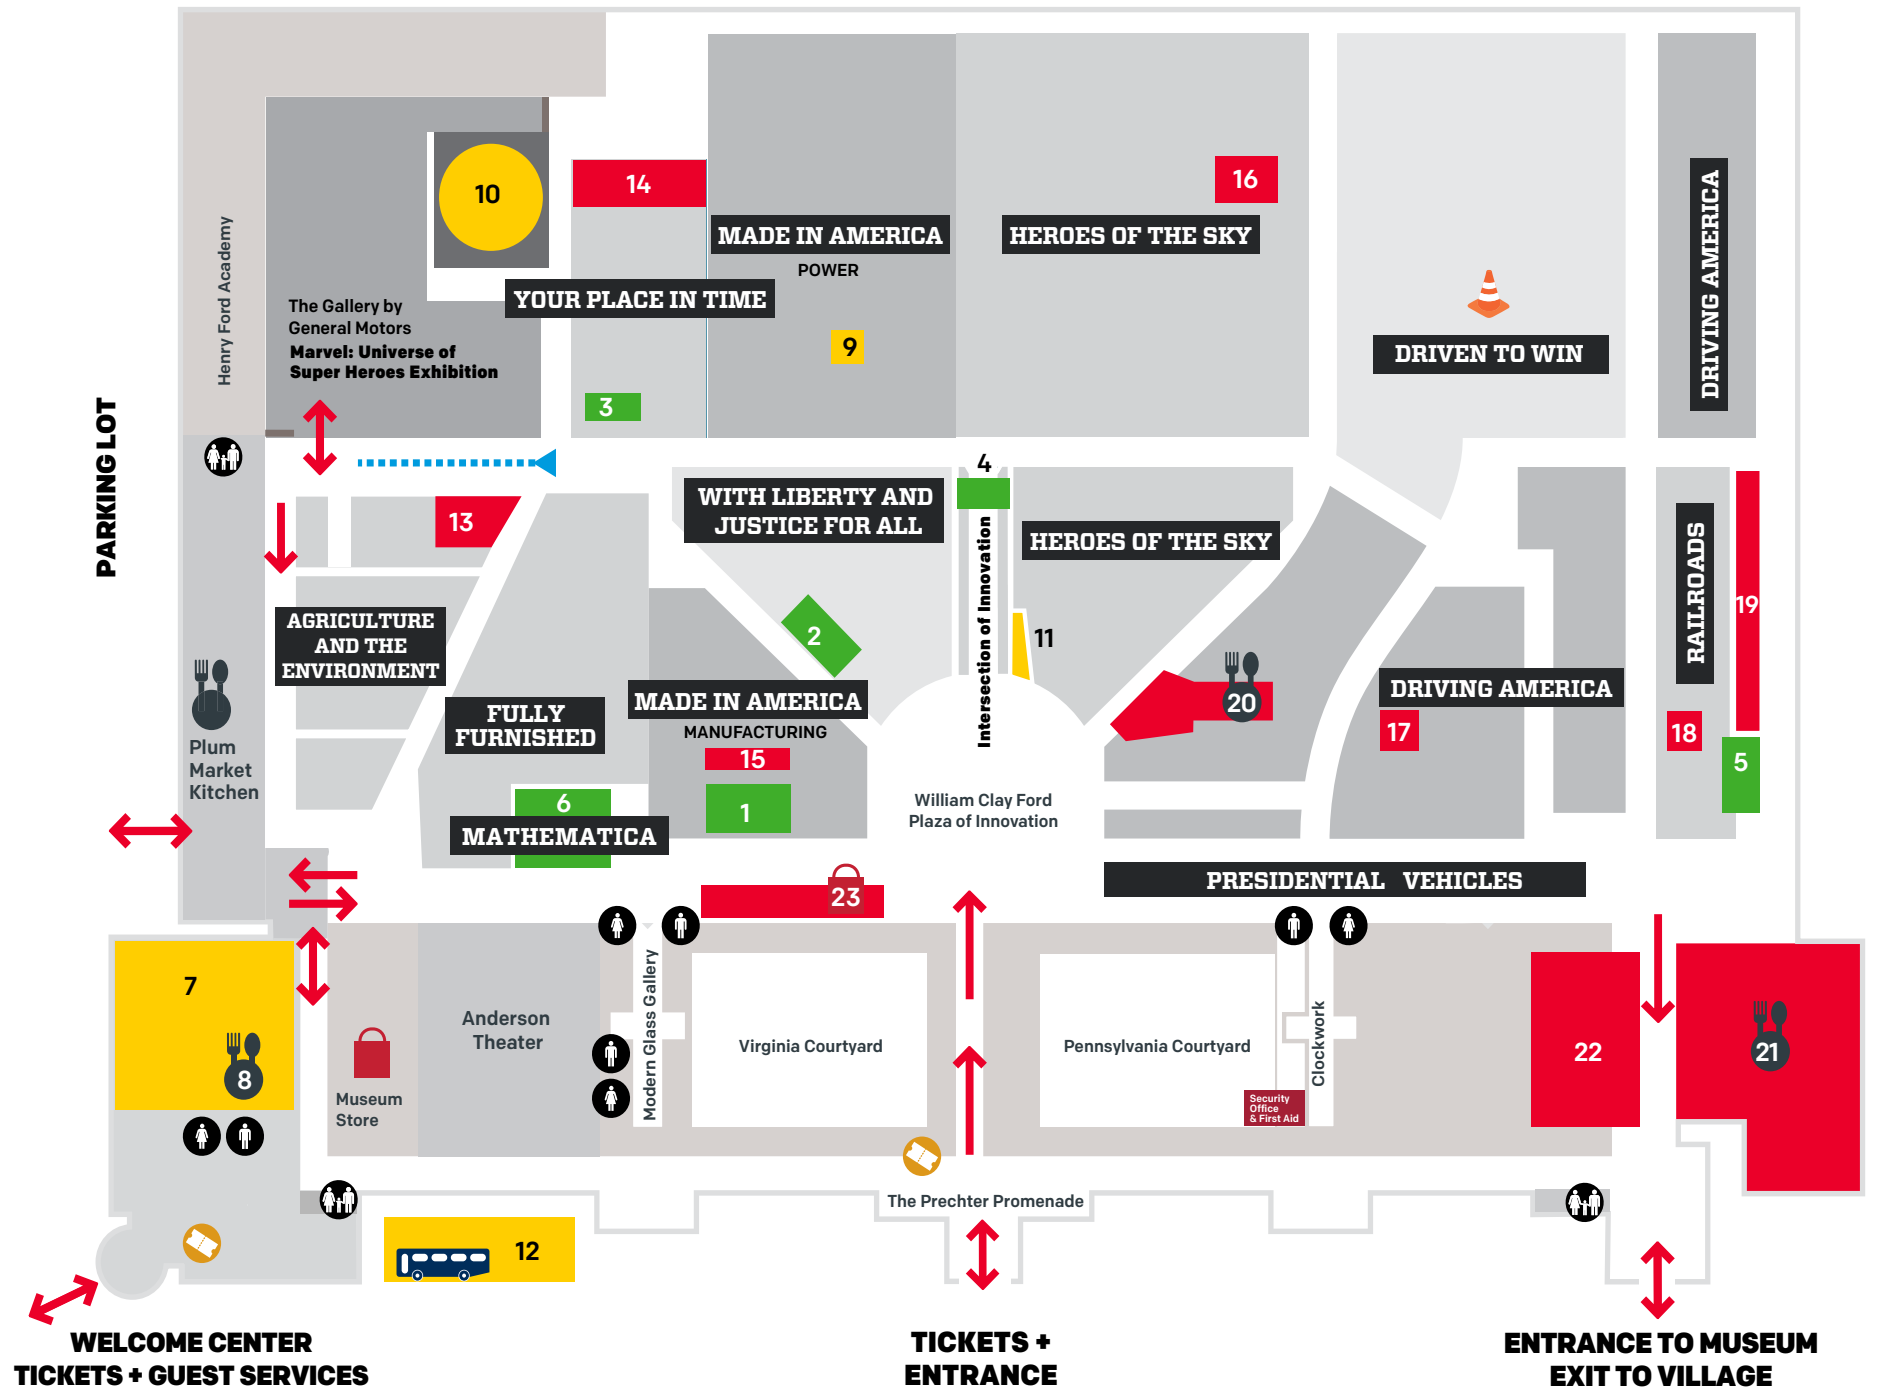

Dining

Shopping

HIGHLIGHT KEY

Marvel: Universe of Super Heroes Exhibition Queuing

One Way

Enter and Exit

Modified Experience

Temporary Closure

Indefinite Closure

Note: Touch screens throughout the museum have been temporarily deactivated.

MODIFIED EXPERIENCE

- MADE IN AMERICA
1 Build a Model T
- WITH LIBERTY AND JUSTICE FOR ALL
2 Rosa Parks Bus
- YOUR PLACE IN TIME
3 1917 Overland Car
- INTERSECTION OF INNOVATION
4 Model i Journey Wall
- RAILROADS
5 Model Trains
- MATHEMATICA
6 Exhibition

TEMPORARY CLOSURE

- GIANT SCREEN EXPERIENCE
7 Theater
- MADE IN AMERICA
8 Concession Stand
- MADE IN AMERICA
9 Tower of Power
- DYMAXION HOUSE
10 Dymaxion House
 Exterior View Only

- HEROES OF THE SKY
11 Fuselage Experience
- FORD ROUGE FACTORY TOUR
12 Factory Tour

- DRIVING AMERICA
17 Texaco Station
 Play Garage Closed
- RAILROADS
18 Allegheny Locomotive
 Cab Access Closed
- 19 Hands-On Play Area**
- DINING
20 Lamy's Diner
- 21 Michigan Café**
- 22 Student Dining Room**
- SHOPPING
23 Genius at Play Store