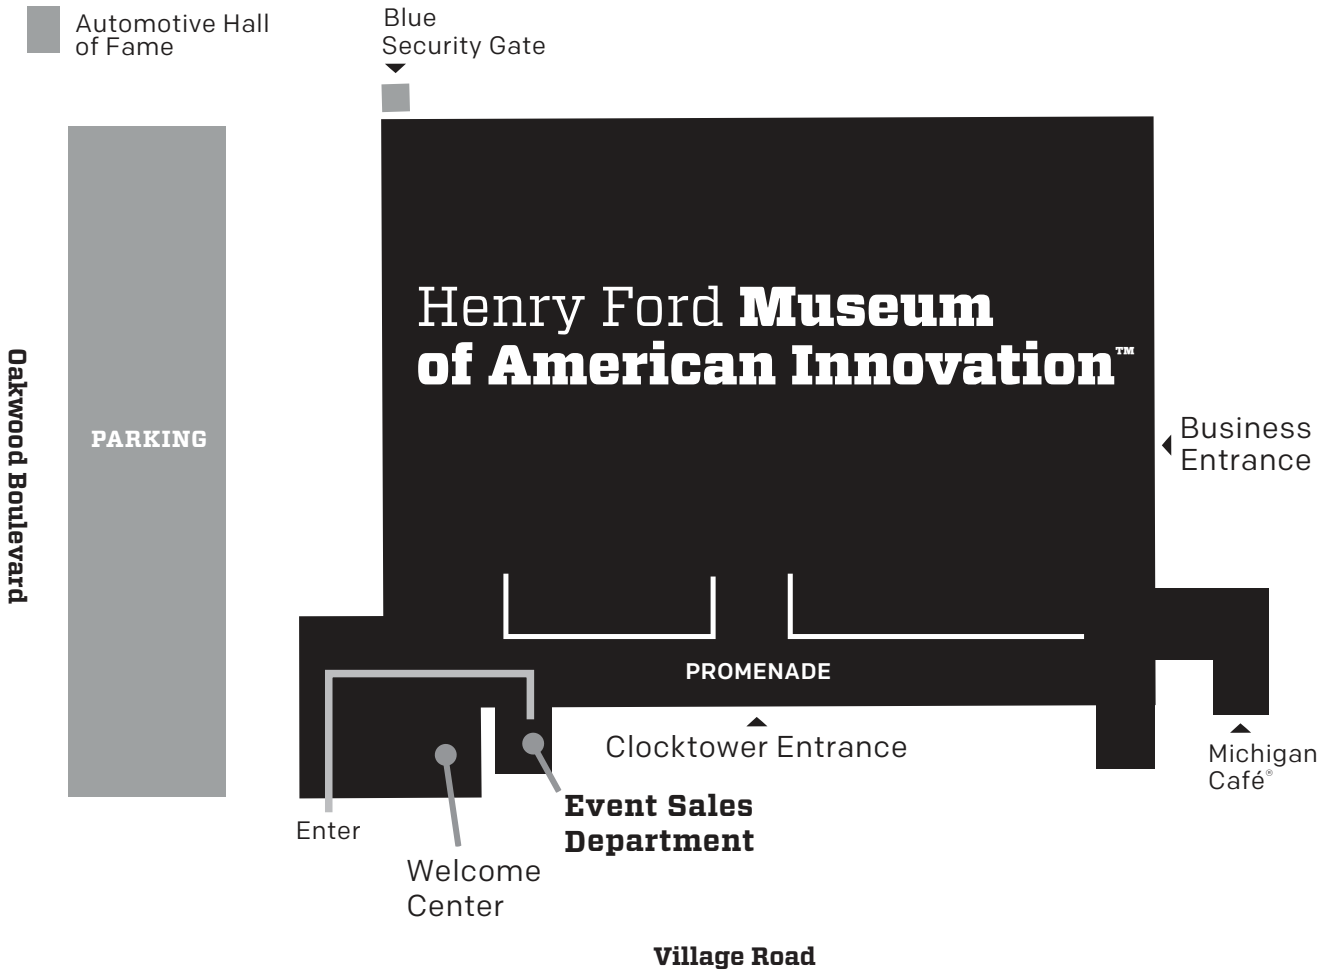

Directions to Sales Department

Event Sales Department

Hours:

Monday-Friday, 9 a.m.-5 p.m.

Saturday and evenings by appointment only

313.982.6220

Parking and Sales Office Directions:

Please park and enter at Welcome Center and proceed just past lobby. To the right will be the Event Sales Office (opposite the museum store).