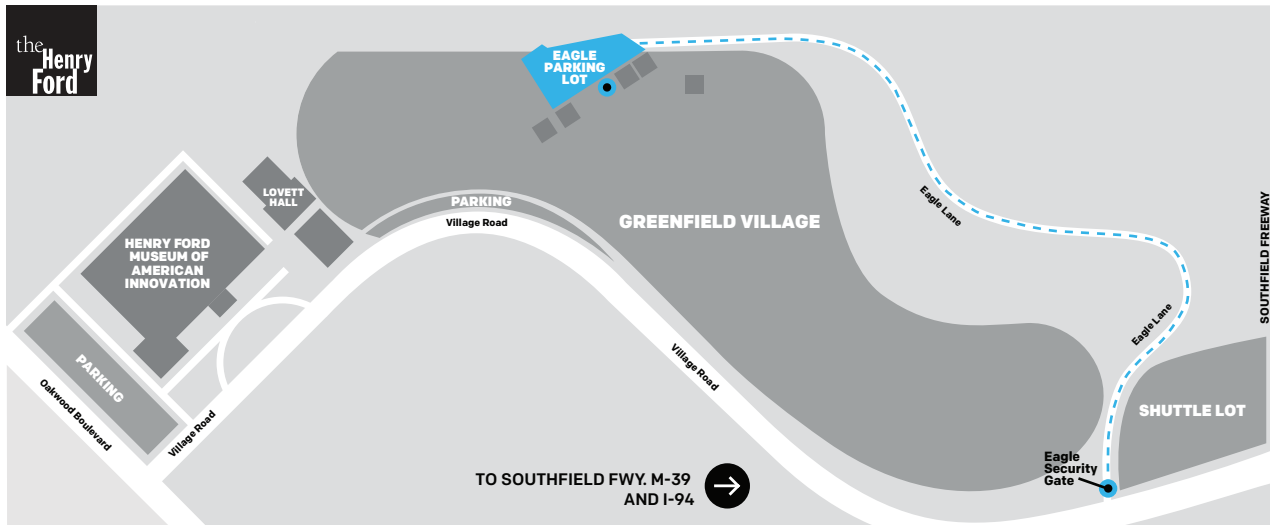

GREENFIELD VILLAGE | Private Event Directions & Parking

For after-hours events at Eagle Tavern, Martha-Mary Chapel, Herschell-Spillman Carousel, A Taste of History and The Lodge at Christie & Main

DIRECTIONS

Follow **Village Road** to **Eagle Lane**. The Henry Ford **Security at Eagle Gate** will confirm your event destination. Continue on Eagle Lane to Eagle Parking Lot; enter Greenfield Village through large pedestrian gates in center.

The Henry Ford is a large multivenue destination. GPS directions may not be accurate on campus. If you are using third-party transportation such as Uber, Lyft or a limousine service, please be sure they are aware of your specific venue and directions as noted above.

The Henry Ford

20900 Oakwood Boulevard
Dearborn, Michigan 48124

After-Hours Security

313.982.6096

SCAN FOR GPS
DIRECTIONS

[THF.ORG/EAGLE-GATE](https://thf.org/eagle-gate)