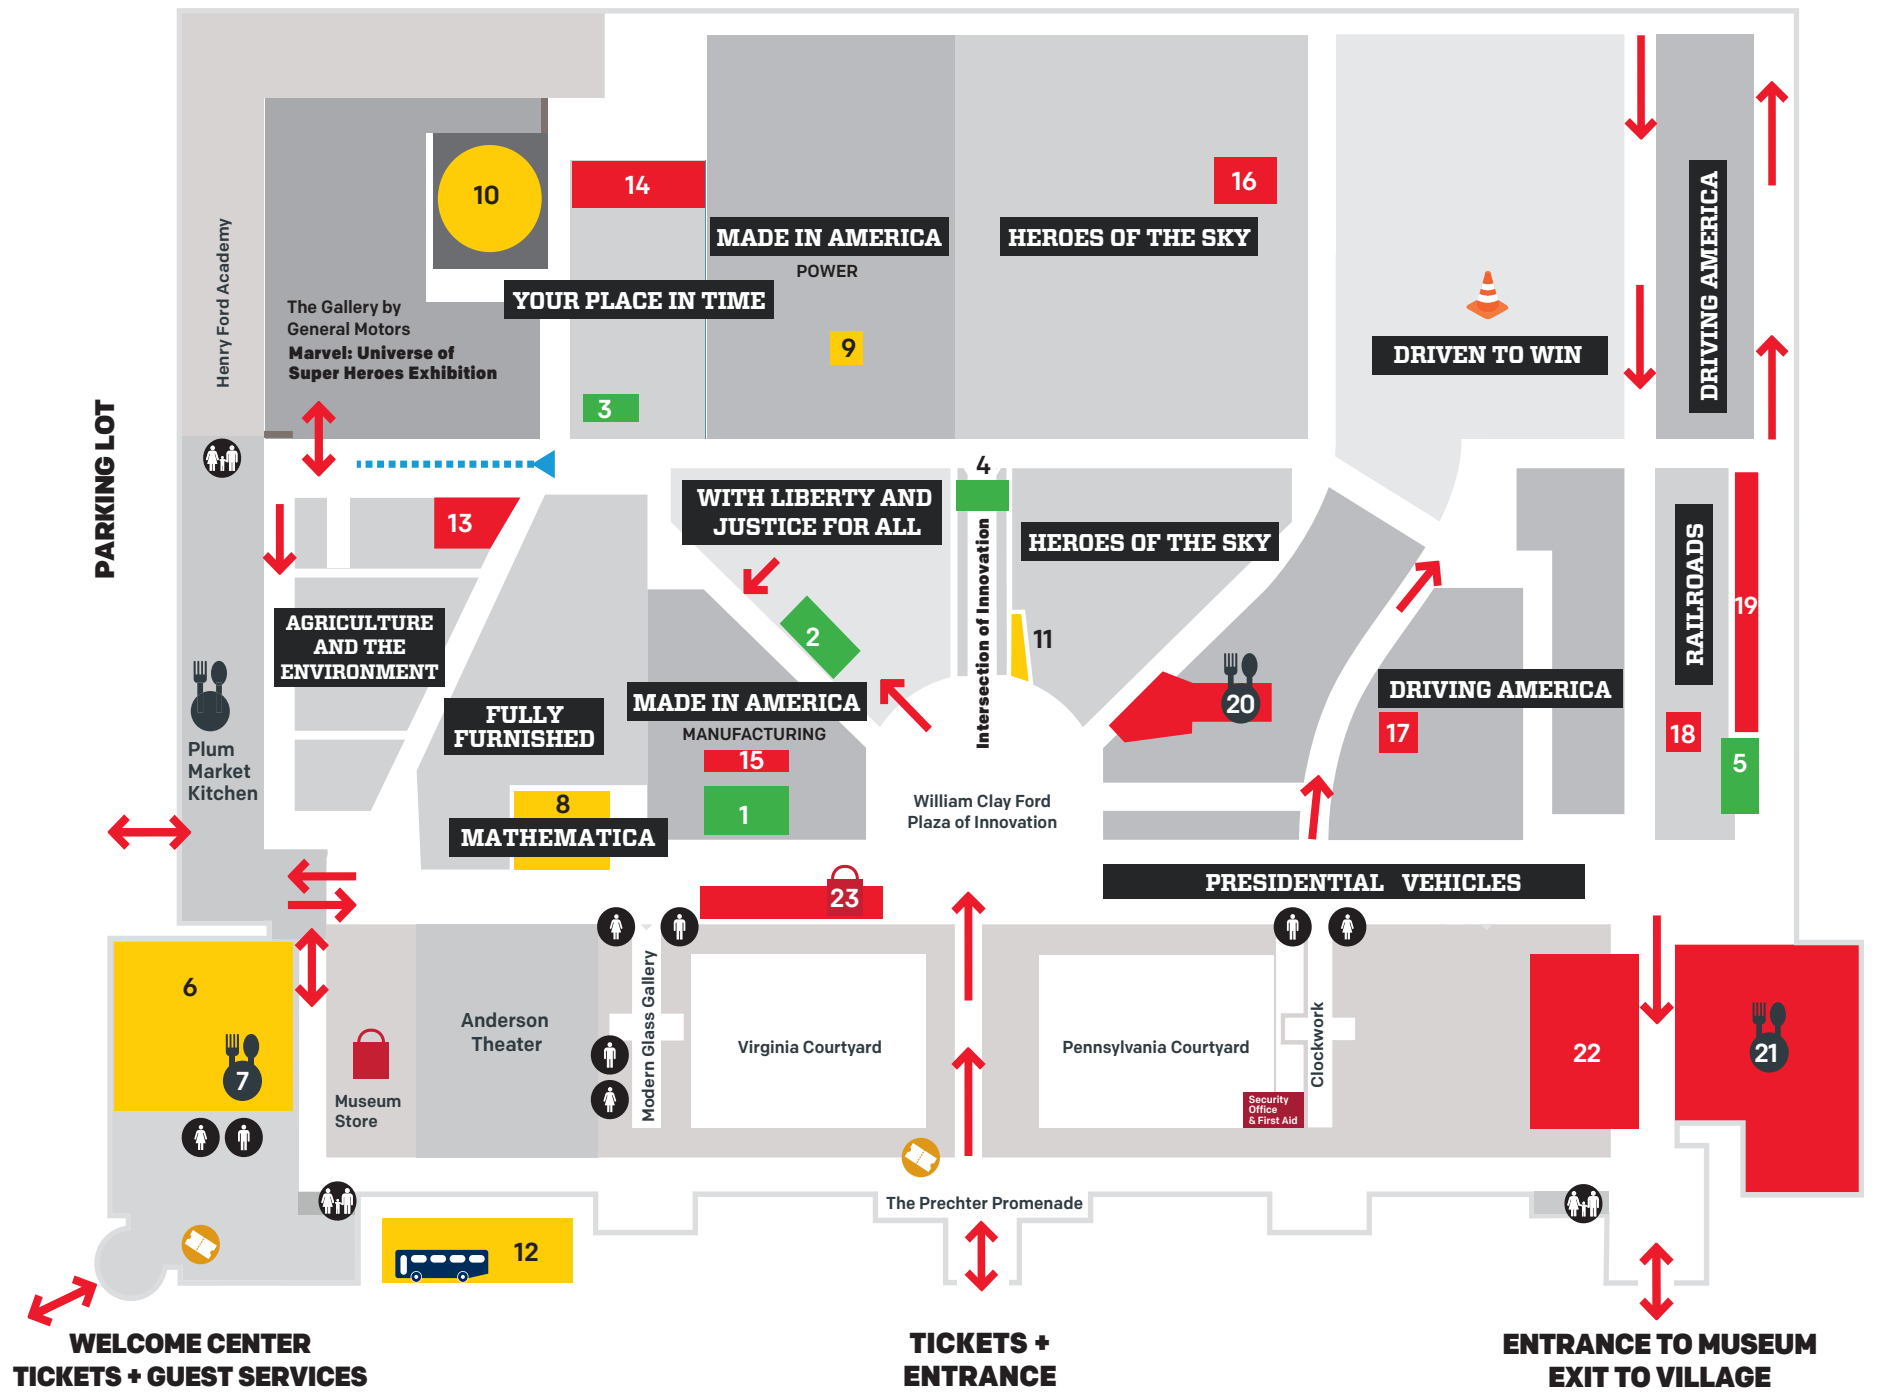

Modified Experience

Temporary Closure

Indefinite Closure

Note: Touch screens throughout the museum have been temporarily deactivated.

EXPLORE MORE WITH OUR FREE APP

Tours, interactive maps and more.
THF.org/ConnectApp

Free Wi-Fi
THF_Guest

REACTIVATE
THE HENRY FORD
thf.org/welcomeback

MODIFIED EXPERIENCE

- MADE IN AMERICA
1 Build a Model T
- WITH LIBERTY AND JUSTICE FOR ALL
2 Rosa Parks Bus
- YOUR PLACE IN TIME
3 1917 Overland Car
- INTERSECTION OF INNOVATION
4 Model i Journey Wall
- RAILROADS
5 Model Trains

TEMPORARY CLOSURE

- GIANT SCREEN EXPERIENCE
6 Theater
- MATHEMATICA
8 Exhibition
- MADE IN AMERICA
9 Tower of Power
- DYMAXION HOUSE
10 Dymaxion House Exterior View Only

- HEROES OF THE SKY
11 Fuselage Experience
- FORD ROUGE FACTORY TOUR
12 Factory Tour

- DRIVING AMERICA
17 Texaco Station Play Garage Closed
- RAILROADS
18 Allegheny Locomotive Cab Access Closed
- 19 Hands-On Play Area
- DINING
20 Lamy's Diner
- 21 Michigan Café
- 22 Student Dining Room
- SHOPPING
23 Genius at Play Store