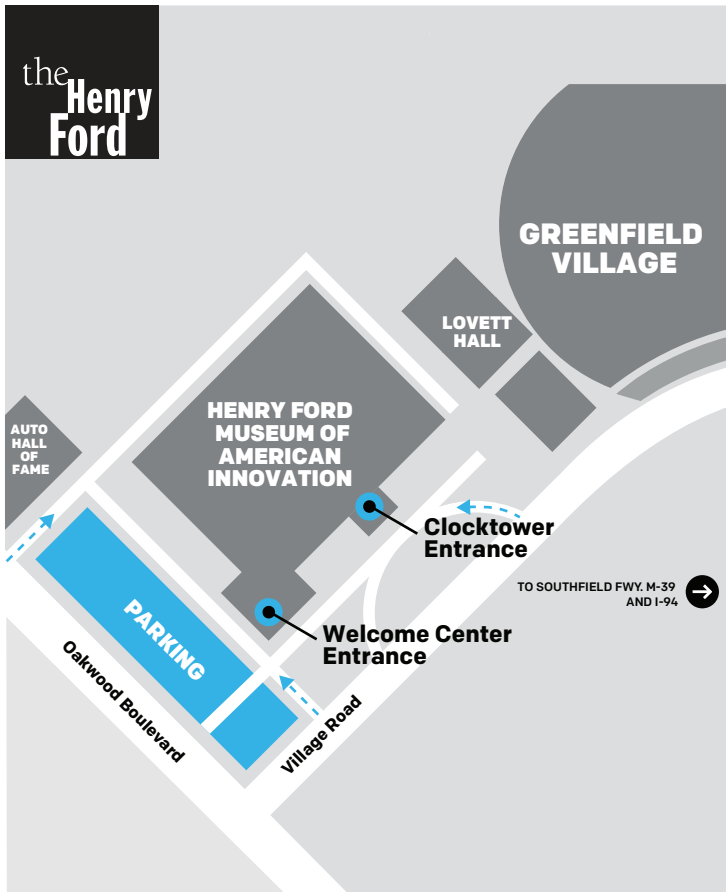

the
**Henry
Ford**

HENRY FORD MUSEUM OF AMERICAN INNOVATION

Private Event Directions & Parking

Museum Clocktower Entrance

via circle drive from Village Road

Museum Welcome Center Entrance

via Village Road or Oakwood Boulevard

The Henry Ford is a large multivenue destination. GPS directions may not be accurate on campus. If you are using third-party transportation such as Uber, Lyft or a limousine service, please be sure they are aware of your specific venue and directions as noted above.

The Henry Ford

20900 Oakwood Boulevard
Dearborn, Michigan 48124

After-Hours Security

313.982.6096

SCAN FOR GPS
DIRECTIONS

THF.ORG/MUSEUM-PARKING