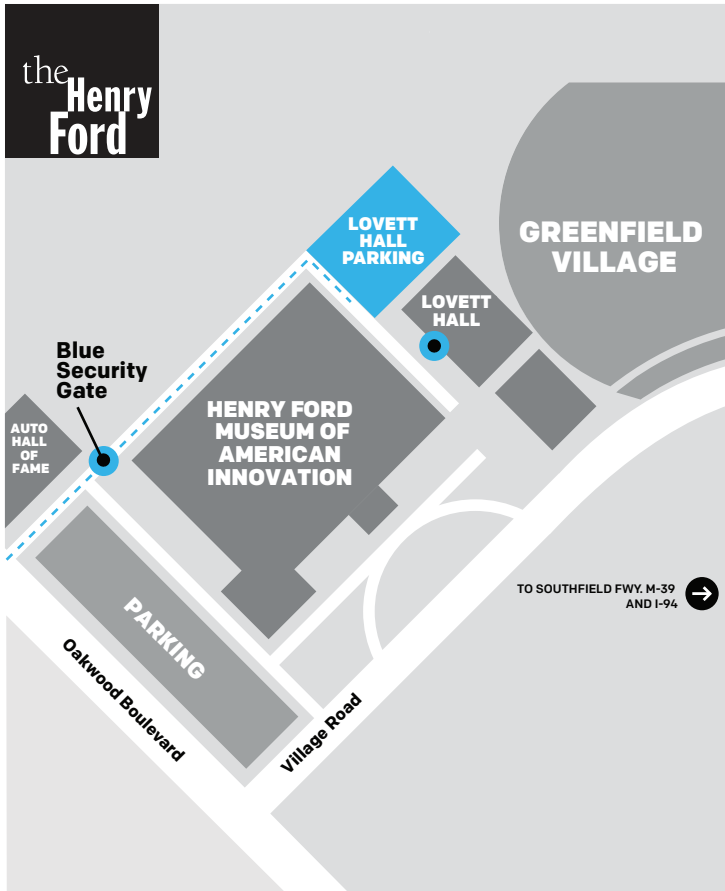

the  
**Henry  
Ford**

## Evening Private Event Directions & Parking

Enter campus from **Oakwood Boulevard**. The Henry Ford **security at gate with blue flags** will confirm your event destination. Follow drive (behind museum) to Lovett Hall parking; enter through front of Lovett Hall.

The Henry Ford is a large multivenue destination. GPS directions may not be accurate on campus. If you are using third-party transportation such as Uber, Lyft or a limousine service, please be sure they are aware of your specific venue and directions as noted above.

## The Henry Ford

20900 Oakwood Boulevard  
Dearborn, Michigan 48124

**After-Hours Security**

313.982.6096

SCAN FOR GPS  
DIRECTIONS

[THF.ORG/LOVETT-PARKING](https://thf.org/lovett-parking)